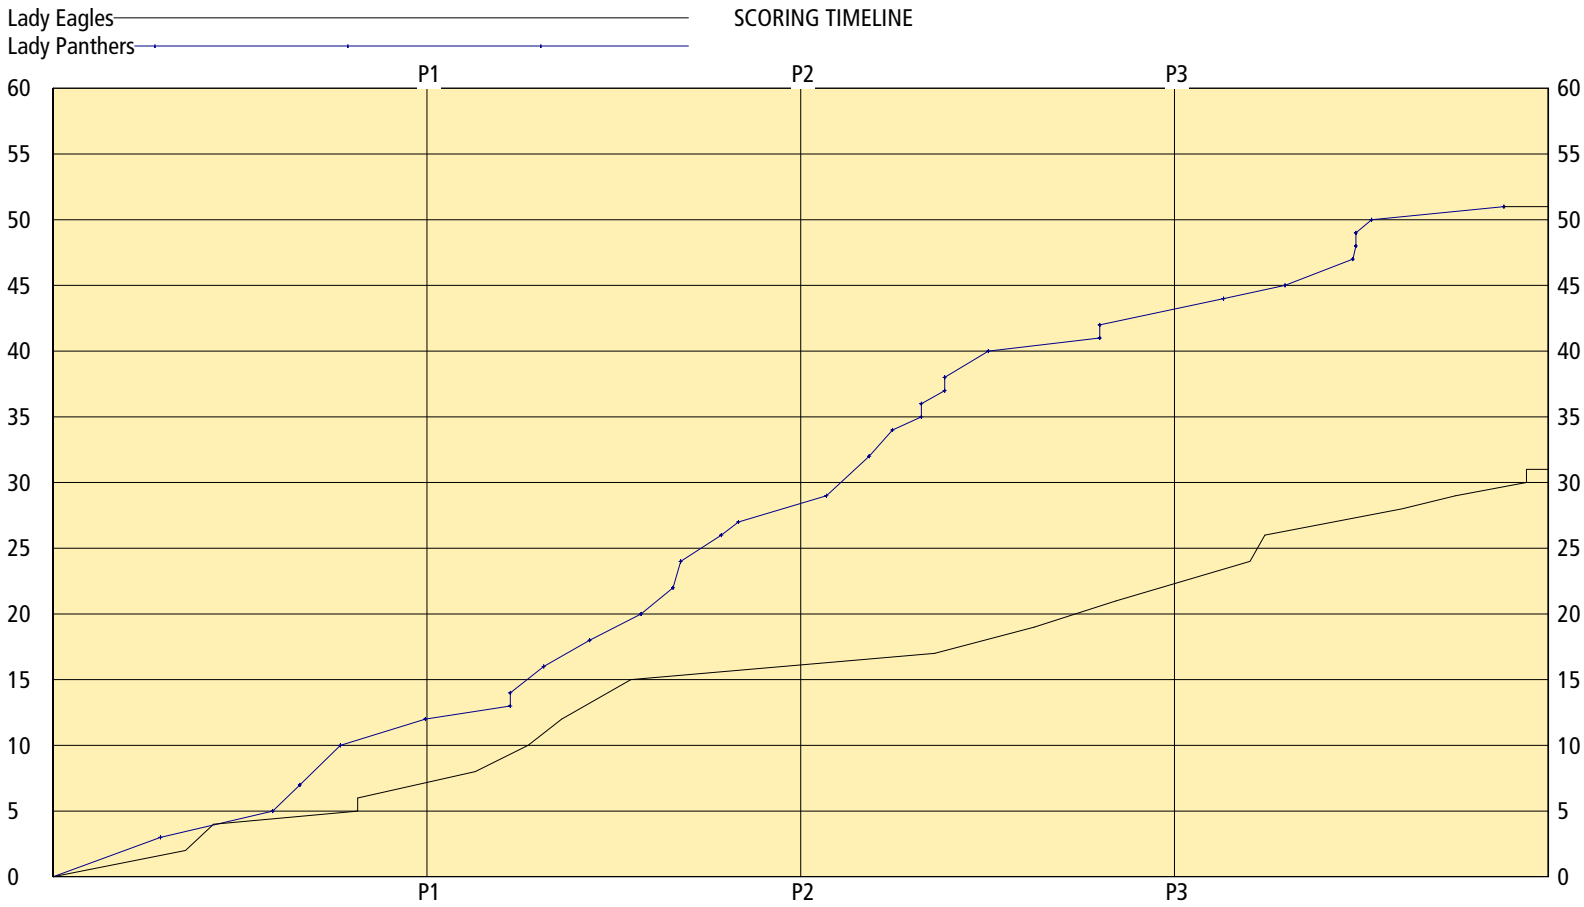

Elizabethtown

Shooting	Pts	Pts
2FG 9/15 (60.0%)	18	Pts/Shot 1.08
3FG 2/8 (25.0%)	6	2nd Eff Pts 8
TFG 11/23 (47.8%)		Pts off TO's 16
FT 3/4 (75.0%)	3	3Pt Eff -15.0
Scoring Distribution: 2FG 66.7% 3FG 22.2% FT 11.1%		

SECOND HALF

Johnson Central

2FG 5/10 (50.0%)	10	Pts/Shot 0.64
3FG 1/12 (8.33%)	3	2nd Eff Pts 4
TFG 6/22 (27.3%)		Pts off TO's 6
FT 3/6 (50.0%)	3	3Pt Eff -25.0
Scoring Distribution: 2FG 62.5% 3FG 18.8% FT 18.8%		

Elizabethtown

2FG 5/16 (31.3%)	10	Pts/Shot 0.83
3FG 1/5 (20.0%)	3	2nd Eff Pts 2
TFG 6/21 (28.6%)		Pts off TO's 15
FT 11/17 (64.7%)	11	3Pt Eff -0.8
Scoring Distribution: 2FG 41.7% 3FG 12.5% FT 45.8%		

Lady Panthers