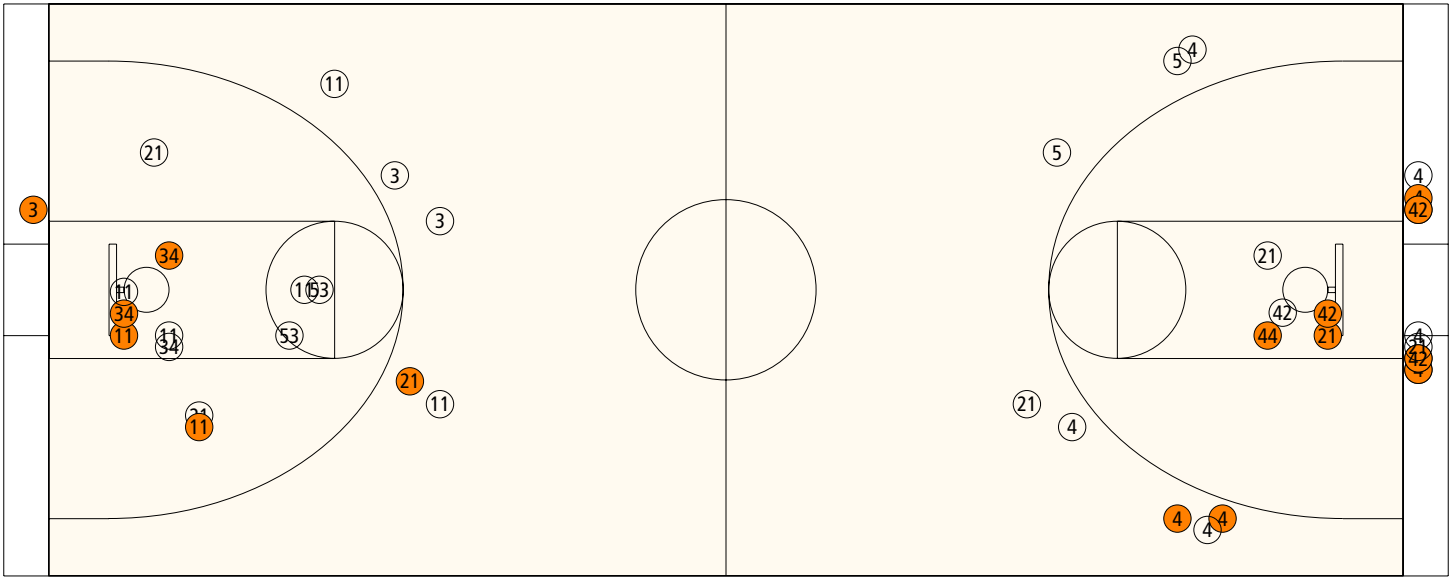

FIRST HALF

Johnson Central

Shooting	Pts	Pts
2FG 5/13 (38.5%)	10	Pts/Shot 0.79
3FG 1/5 (20.0%)	3	2nd Eff Pts 6
TFG 6/18 (33.3%)		Pts off TO's 6
FT 2/2 (100%)	2	3Pt Eff -5.6
Scoring Distribution: 2FG 66.7% 3FG 20.0% FT 13.3%		

Elizabethtown

Shooting	Pts	Pts
2FG 9/15 (60.0%)	18	Pts/Shot 1.08
3FG 2/8 (25.0%)	6	2nd Eff Pts 8
TFG 11/23 (47.8%)		Pts off TO's 16
FT 3/4 (75.0%)	3	3Pt Eff -15.0
Scoring Distribution: 2FG 66.7% 3FG 22.2% FT 11.1%