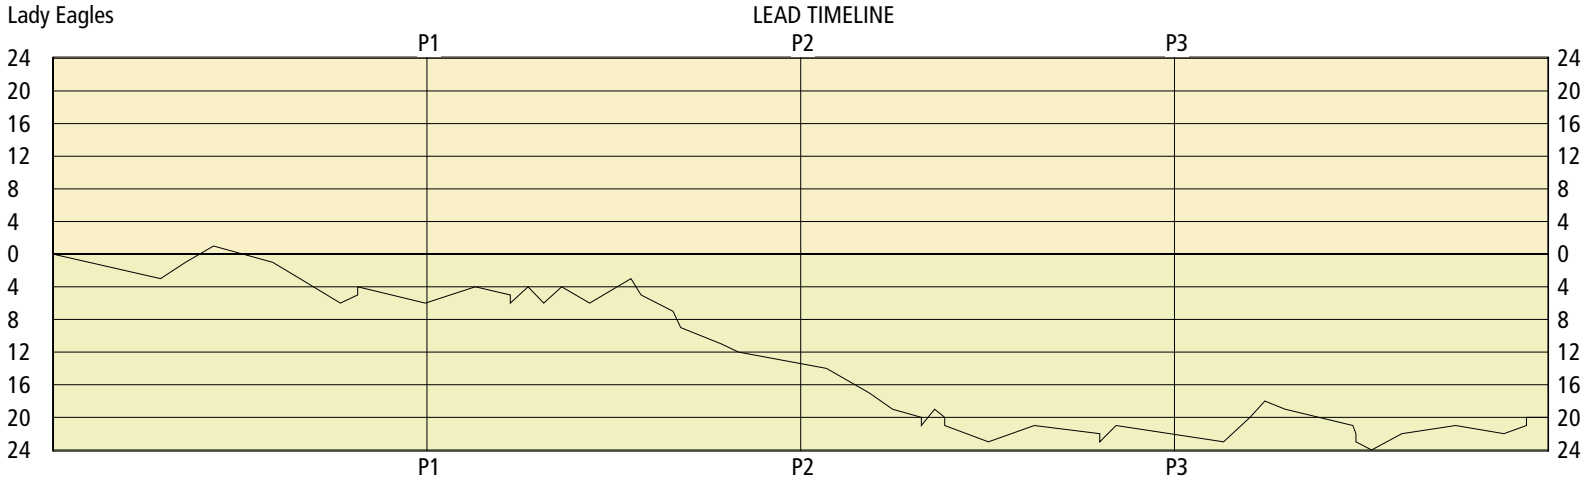

Elizabethtown

Shooting	Pts	Pts
2FG 9/15 (60.0%)	18	Pts/Shot 1.08
3FG 2/8 (25.0%)	6	2nd Eff Pts 8
TFG 11/23 (47.8%)		Pts off TO's 16
FT 3/4 (75.0%)	3	3Pt Eff -15.0
Scoring Distribution: 2FG 66.7% 3FG 22.2% FT 11.1%		

SECOND HALF

Johnson Central

2FG 5/10 (50.0%)	10	Pts/Shot 0.64
3FG 1/12 (8.33%)	3	2nd Eff Pts 4
TFG 6/22 (27.3%)		Pts off TO's 6
FT 3/6 (50.0%)	3	3Pt Eff -25.0
Scoring Distribution: 2FG 62.5% 3FG 18.8% FT 18.8%		

Elizabethtown

2FG 5/16 (31.3%)	10	Pts/Shot 0.83
3FG 1/5 (20.0%)	3	2nd Eff Pts 2
TFG 6/21 (28.6%)		Pts off TO's 15
FT 11/17 (64.7%)	11	3Pt Eff -0.8
Scoring Distribution: 2FG 41.7% 3FG 12.5% FT 45.8%		

Lady Panthers